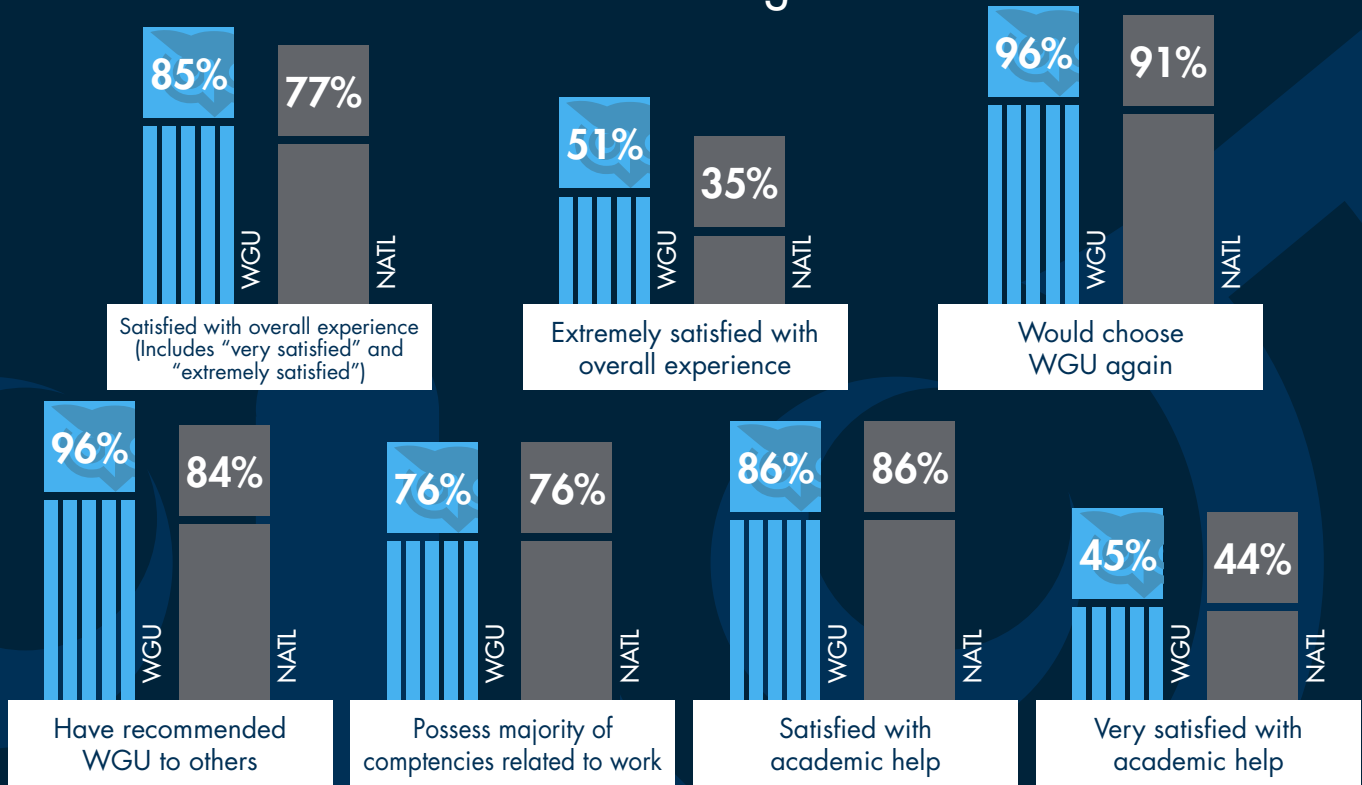

2022 Annual Report

Harris Poll Graduates Study

Each year, the WGU-Harris Poll Graduates Study shows how graduates rate their overall experience with WGU's academic programs, whether they possess the competencies required in their field of work, and their employment status after graduation.

The 2022 Graduates Study was conducted online from Oct. 5 to Nov. 7, 2022. Harris Poll surveyed 1,542 WGU graduates and 1,443 national, non-WGU graduates in each of the four degree fields WGU offers: teaching, business, information technology, and nursing.

Academic Programs