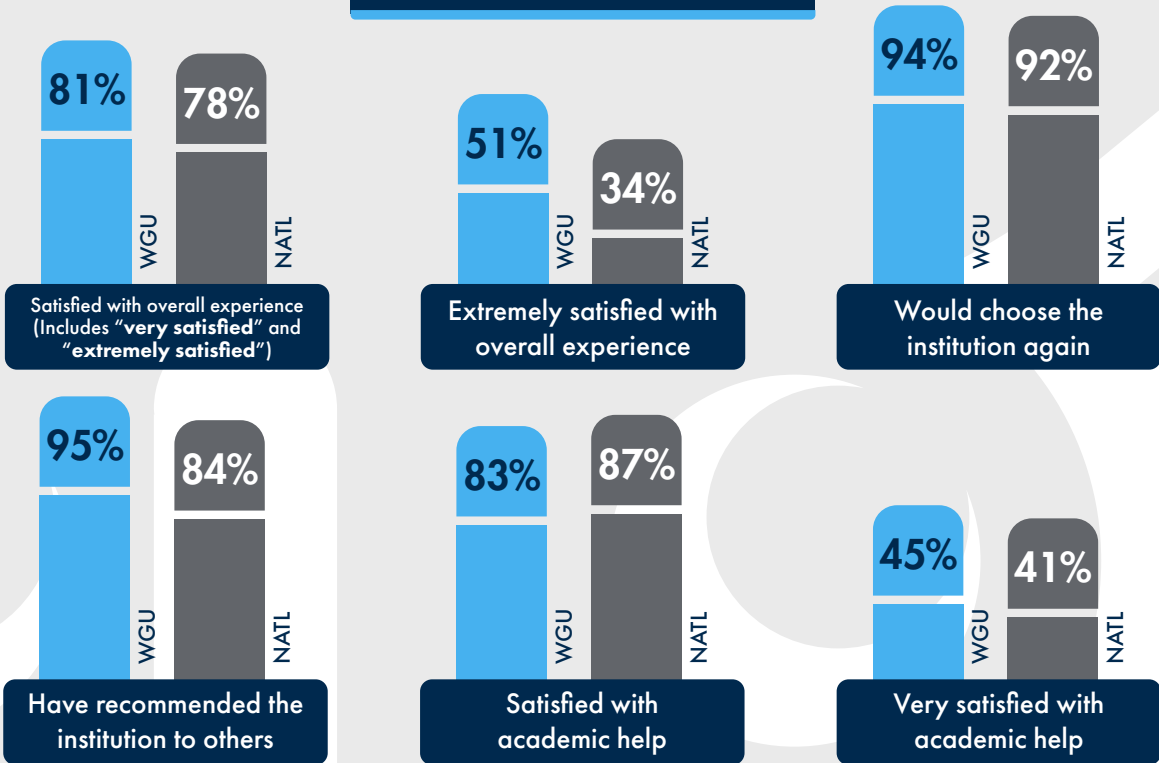

Academic Programs